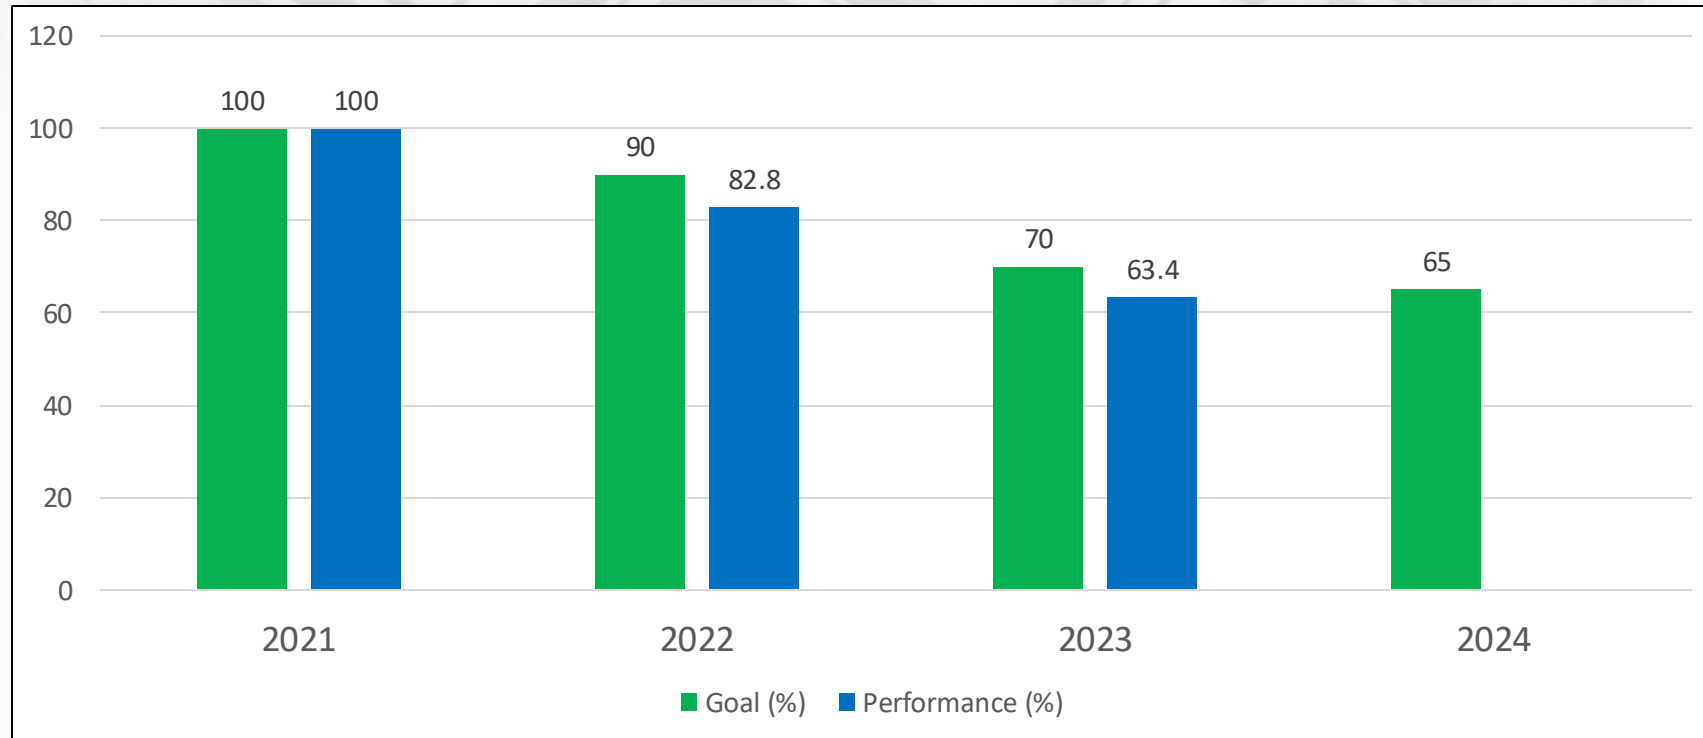

# GHG Goal & Performance

Year	2021	2022	2023	2024
Goal (%)	100	90	70	65
Performance (%)	100	73.3	63.4	

# Water Usage Goal & Performance

Year	2021	2022	2023	2024
Goal (%)	100	90	70	65
Performance (%)	100	82.1	24.2	

# Electricity Usage Goal & Performance

Year	2021	2022	2023	2024
Goal (%)	100	90	70	65
Performance (%)	100	82.8	63.4	