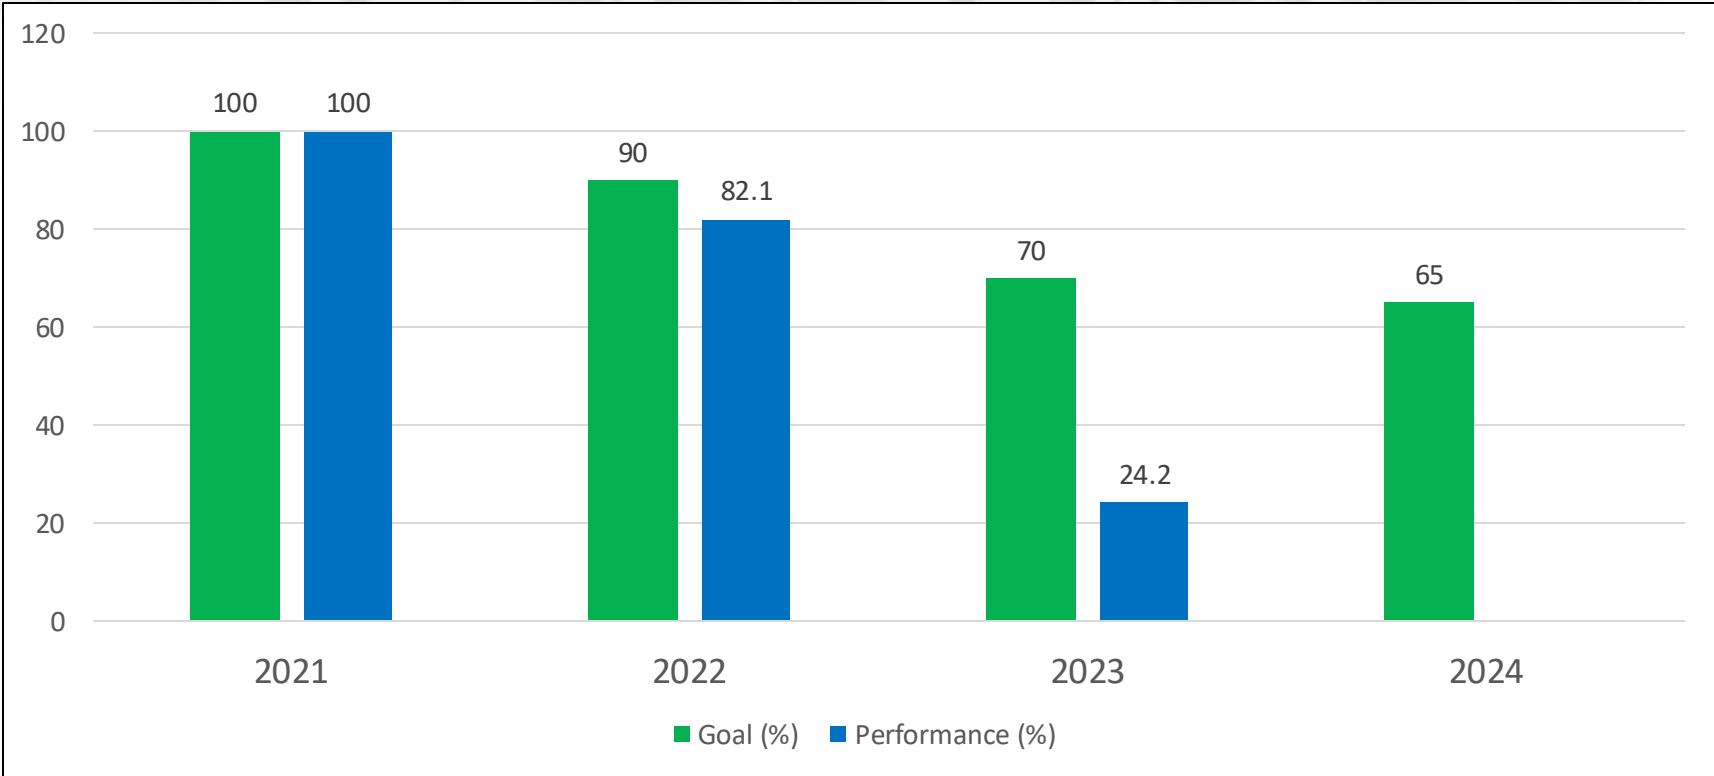

# GHG Goal & Performance

Year	2021	2022	2023	2024
Goal (%)	100	90	70	65
Performance (%)	100	73.3	63.4	

# Water Usage Goal & Performance

Year	2021	2022	2023	2024
Goal (%)	100	90	70	65
Performance (%)	100	82.1	24.2	

# Electricity Usage Goal & Performance

Year	2021	2022	2023	2024
Goal (%)	100	90	70	65
Performance (%)	100	82.8	63.4	

# Waste Goal & Performance

Year	2021	2022	2023	2024
Goal (%)	100	96	70	65
Performance (%)	100	95.6	31.4	