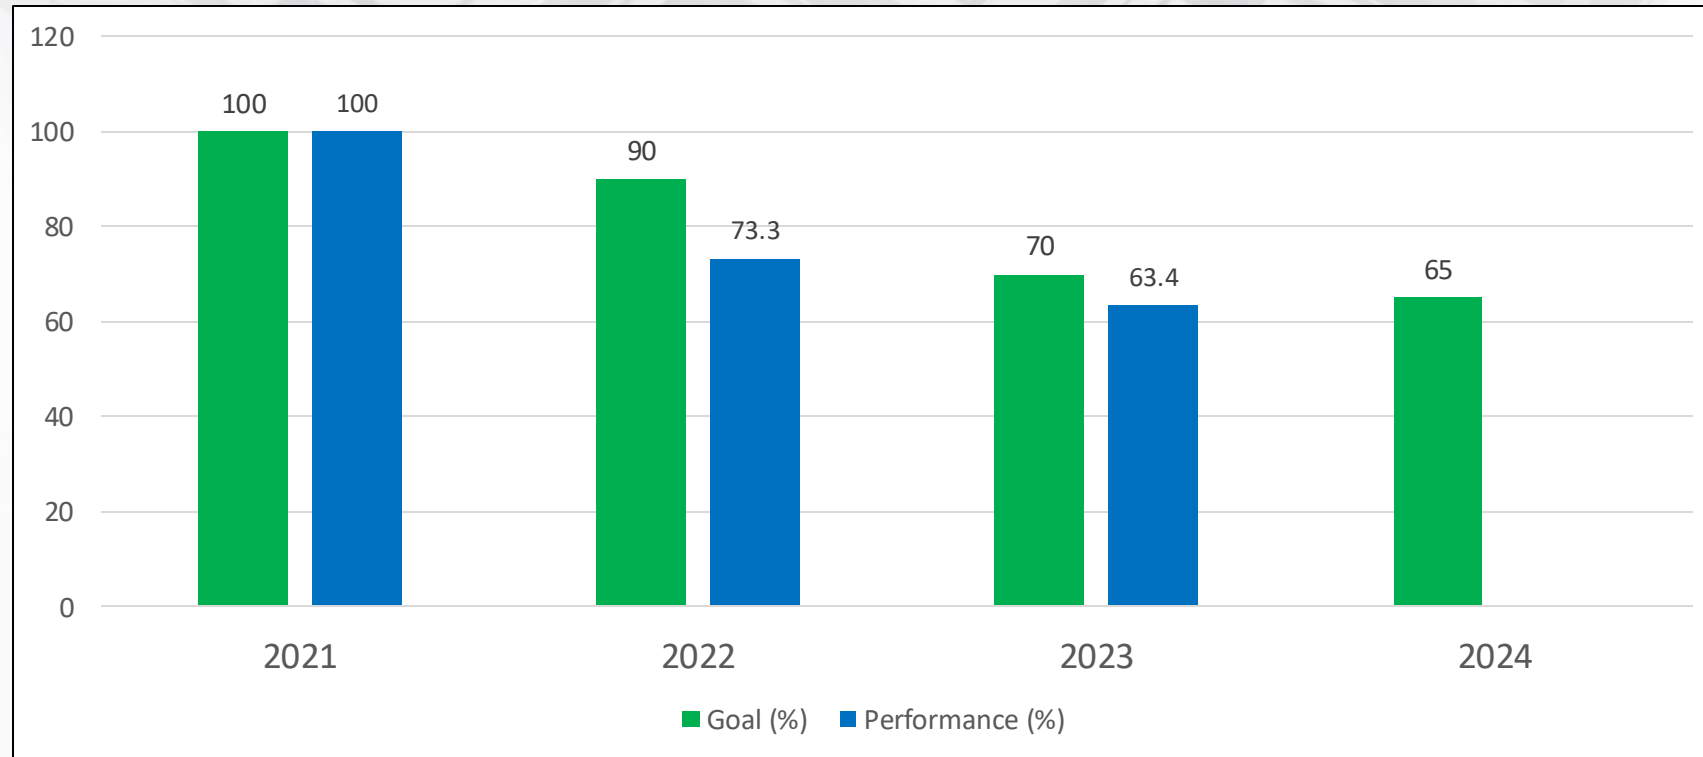

# GHG Goal & Performance

Year	2021	2022	2023	2024
Goal (%)	100	90	70	65
Performance (%)	100	73.3	63.4	

# Water Usage Goal & Performance

Year	2021	2022	2023	2024
Goal (%)	100	90	70	65
Performance (%)	100	82.1	24.2	

# Electricity Usage Goal & Performance

Year	2021	2022	2023	2024
Goal (%)	100	90	70	65
Performance (%)	100	82.8	63.4	

# Waste Goal & Performance

Year	2021	2022	2023	2024
Goal (%)	100	96	70	65
Performance (%)	100	95.6	31.4	